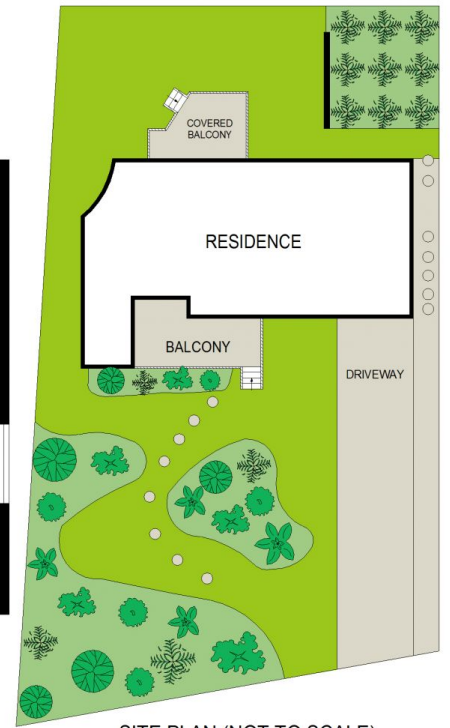

APPROX : GROSS INTERNAL AREA : 144 SQM
APPROX : GROSS EXTERNAL AREA : 45 SQM
BLOCK SIZE : 719 SQM

84 Pound Avenue

Frenchs Forest