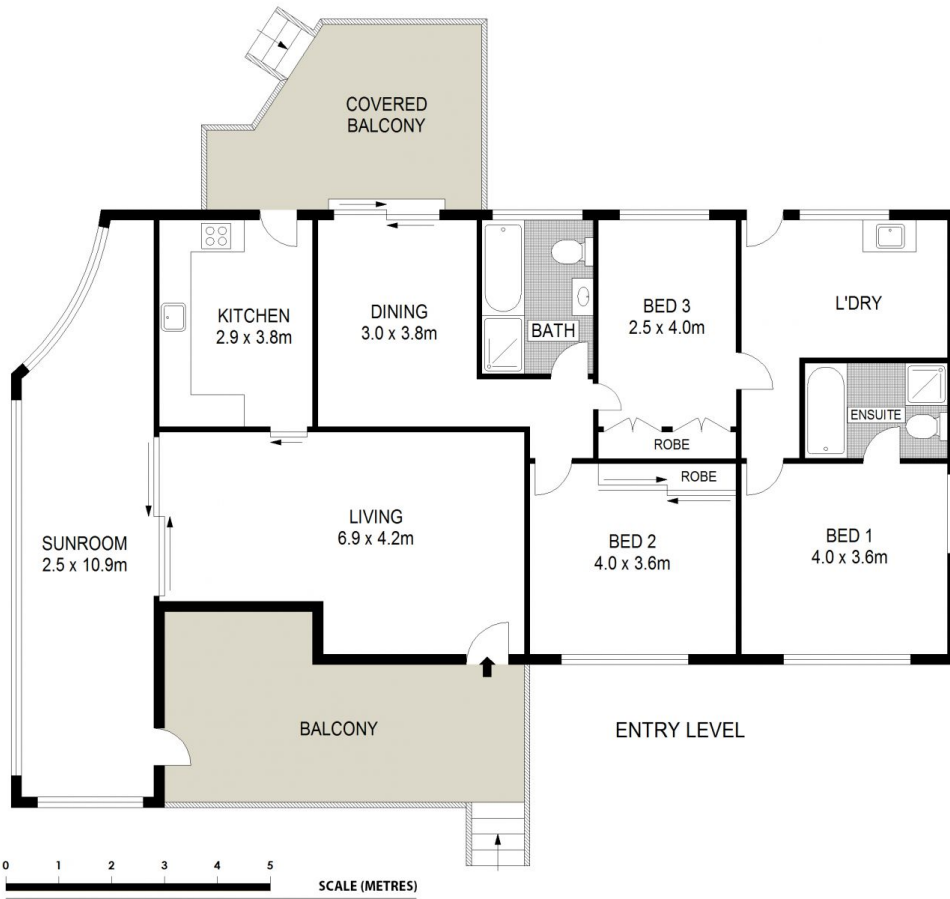

APPROX : GROSS INTERNAL AREA : 144 SQM
APPROX : GROSS EXTERNAL AREA : 45 SQM
BLOCK SIZE : 719 SQM

84 Pound Avenue

Frenchs Forest